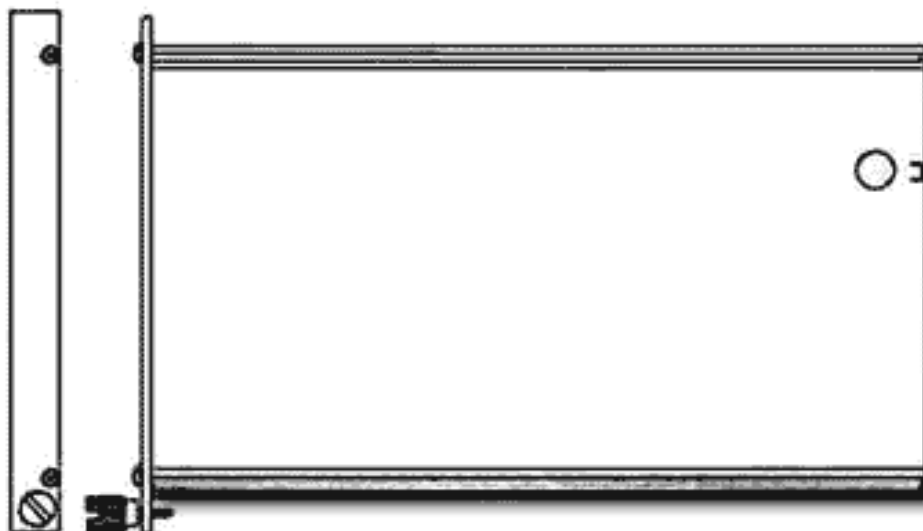

## CAMAC BLANK CASE

## 《ABSTRACT》

- ◆ The blank case is based on CAMAC standard.
- ◆ The blank case is prepared as follows.
- ◆ Dimensions and width
  - KC3261 : single-width 17W × 221H × 294D
  - KC3262 : double-width 34W × 221H × 294D
  - KC3263 : triple-width 51W × 221H × 294D